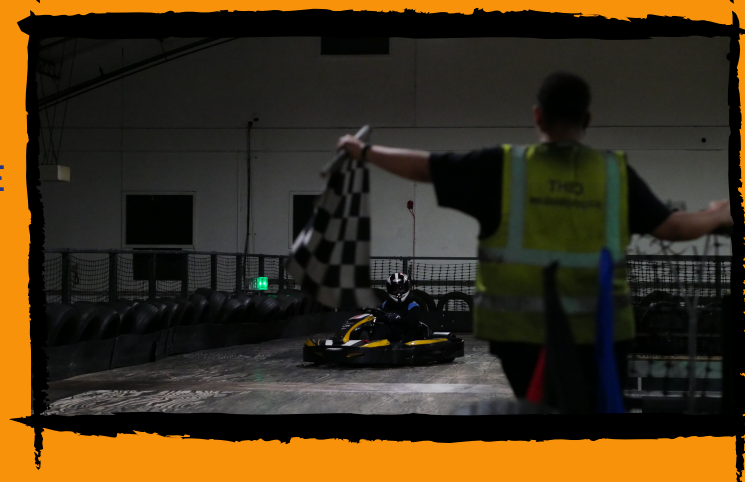

LESSON SIX - GRADUATION RACE

- Recap on lesson Five
- Pre-Race Briefing
- 10 min Practice
- 15 min Qualifying
- Photography Session
- 20 min Race
- Podium & Graduation Ceremony

1000m CIRCUIT